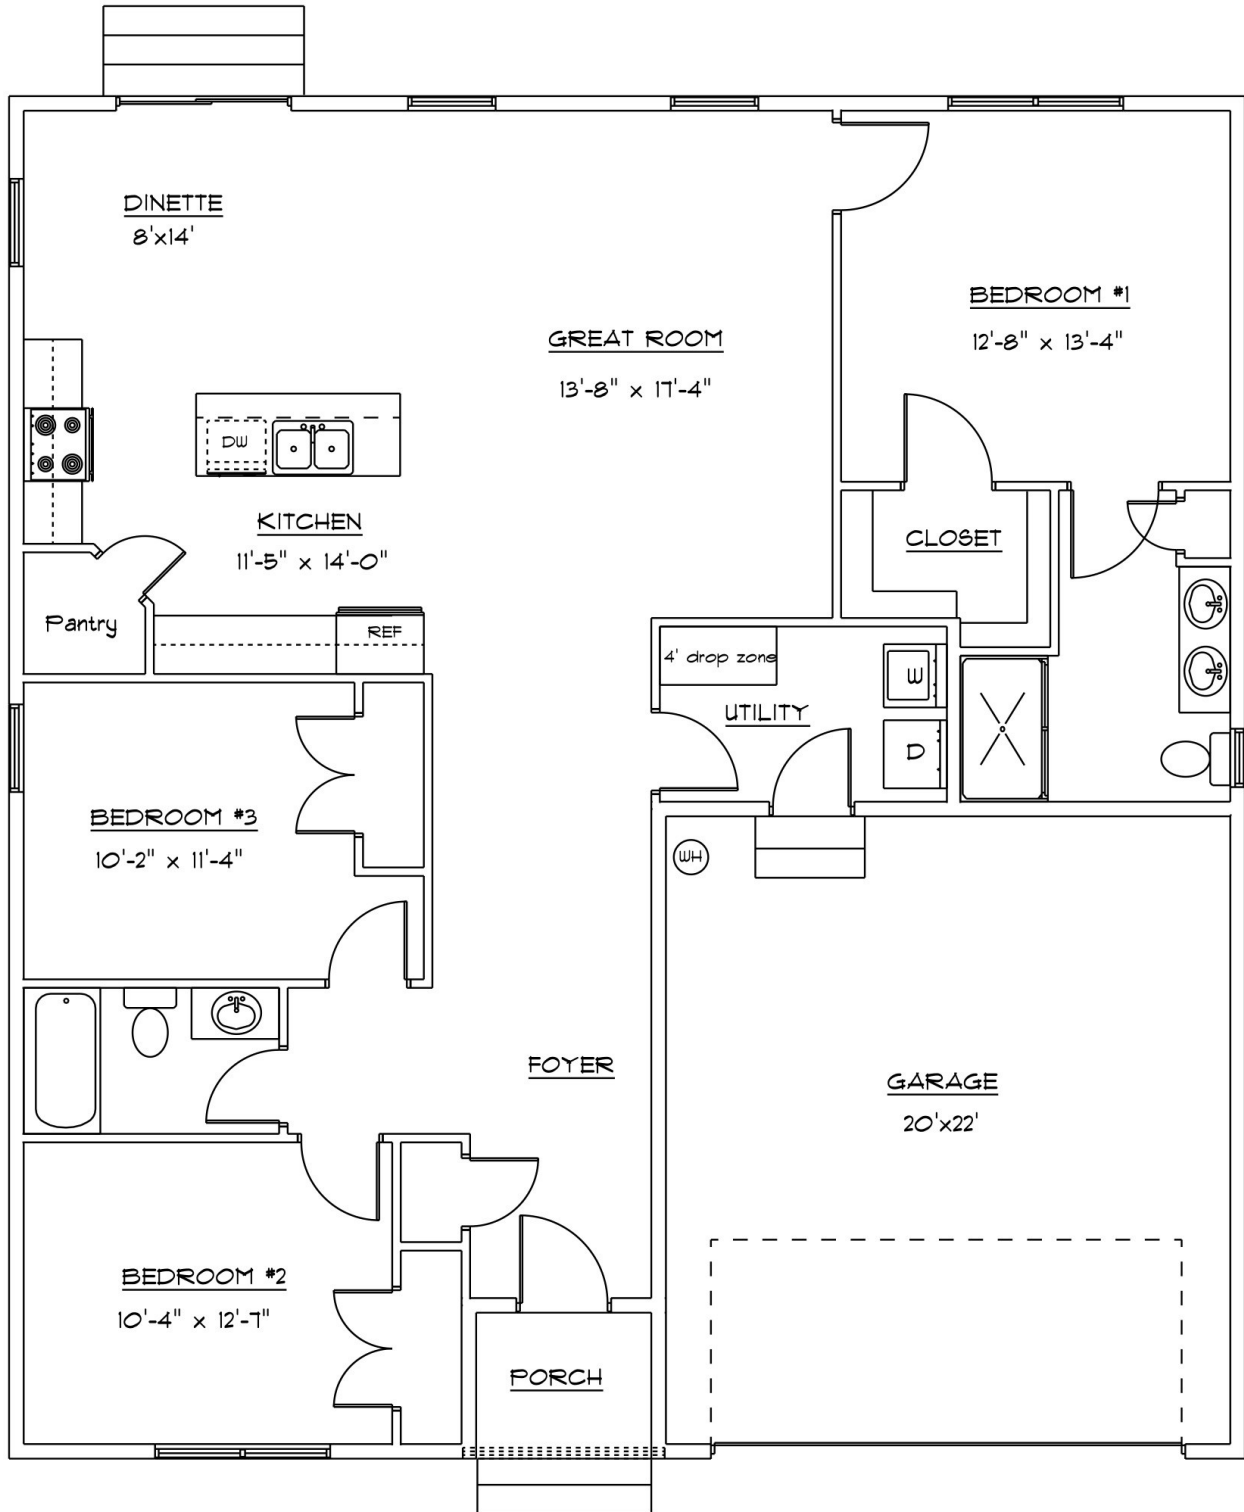

THE MAPLE

1506 s.f. 3 Bedrooms, 2 Baths, 2-Car Garage

Exterior A

The Maple

1506 Square Feet
42'W x 46'D

Floor plans are for illustrative purposes only

www.seelyhomes.com