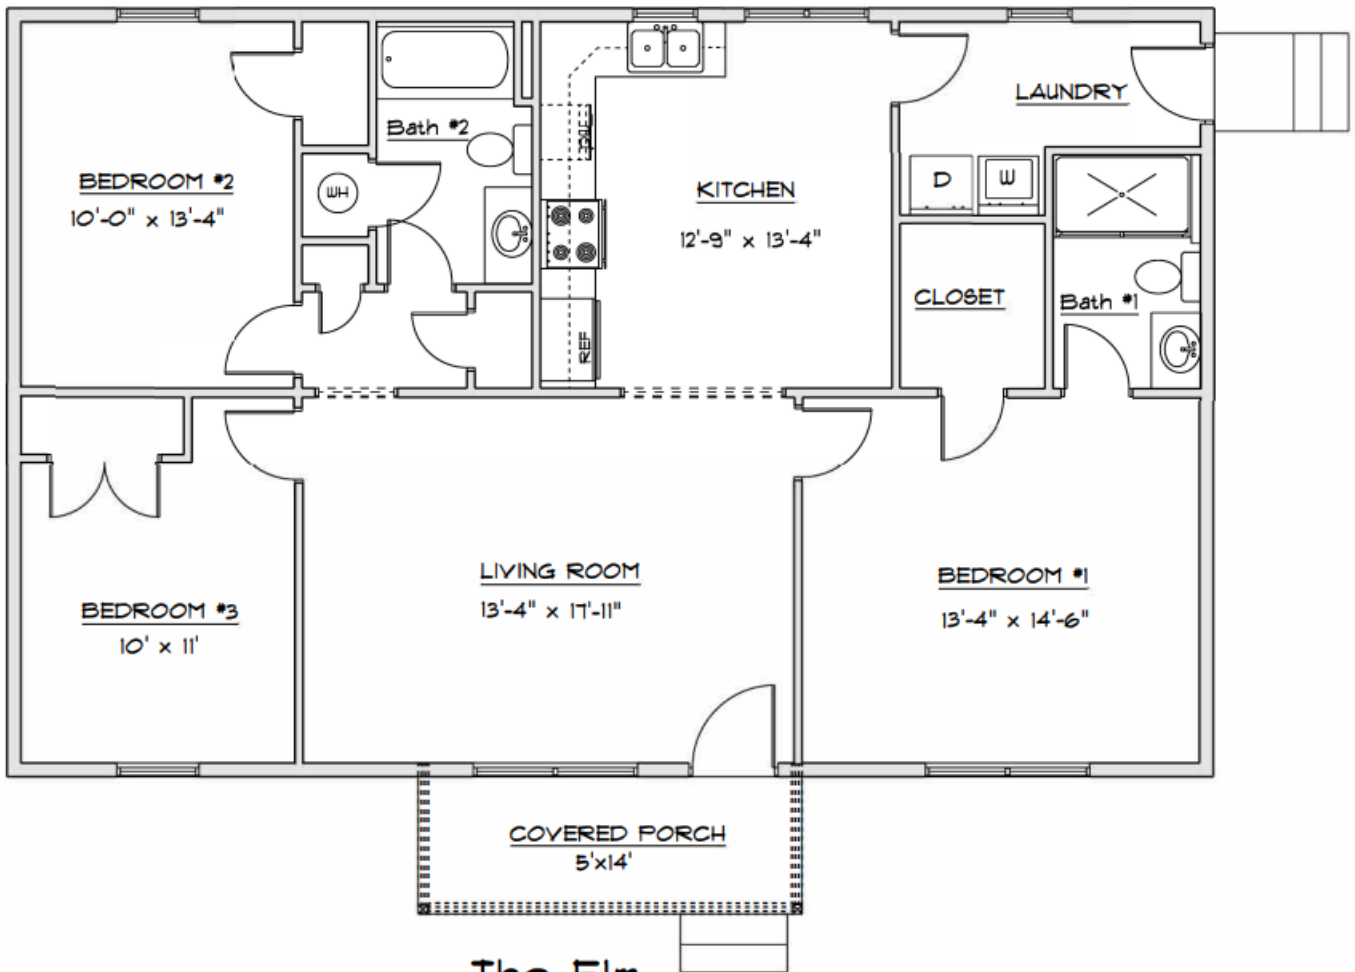

THE ELM

1,232 s.f. 3 Bedrooms, 2 Baths

Front Exterior

www.seelyhomes.com

Front Exterior

The Elm

1232 SF
44'W x 28'D