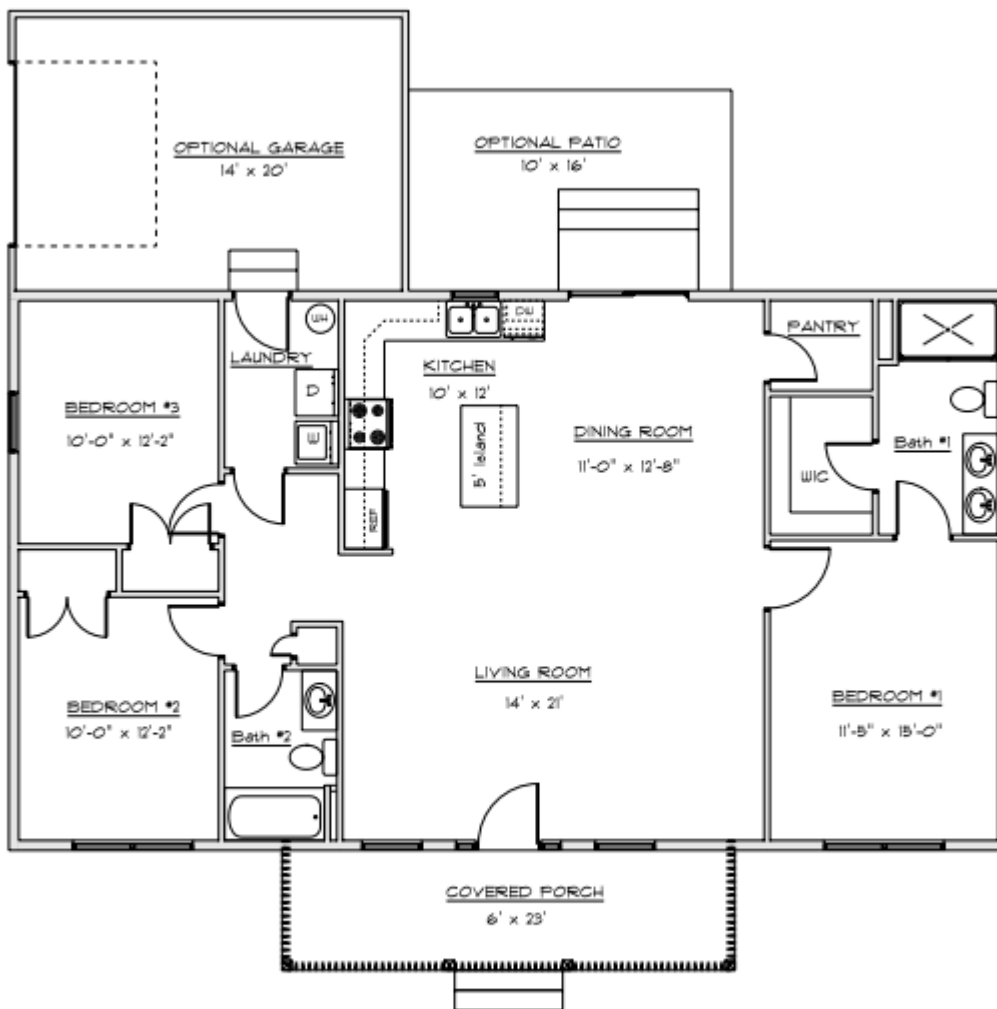

THE BEECH

1,400 s.f. 3 Bedrooms, 2 Baths

Front Exterior

Front Exterior

The Beech
1400 SF
50'W x 28'D